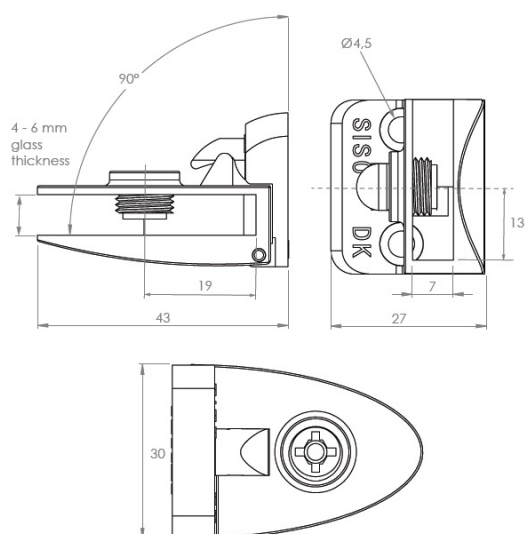

PRODUCT SHEET

Description:

Glass Door Hinge "Badge" Top+Bottom, BLK, F/Narrow Frames, W/ Short Mounting Plate, F/Inset Doors, Thickness 4-5mm, 1 ABS, Screw W/PVC Tip & 1 ABS Screw W/Hard $\varnothing 5 \times 3,5$ mm ABS Extension,, Catch Made Of ABS Plastic

Item number:

15.06.207-0

Units	Box	Carton	HS Code	Barcode
Pair	12	240	8302100090	 5704866054546

SISO A/S

Mileparken 11
DK-2740 Skovlunde
Denmark
VAT: DK 24786013

Phone +45 45 830 900

www.siso.dk
siso@siso.dk